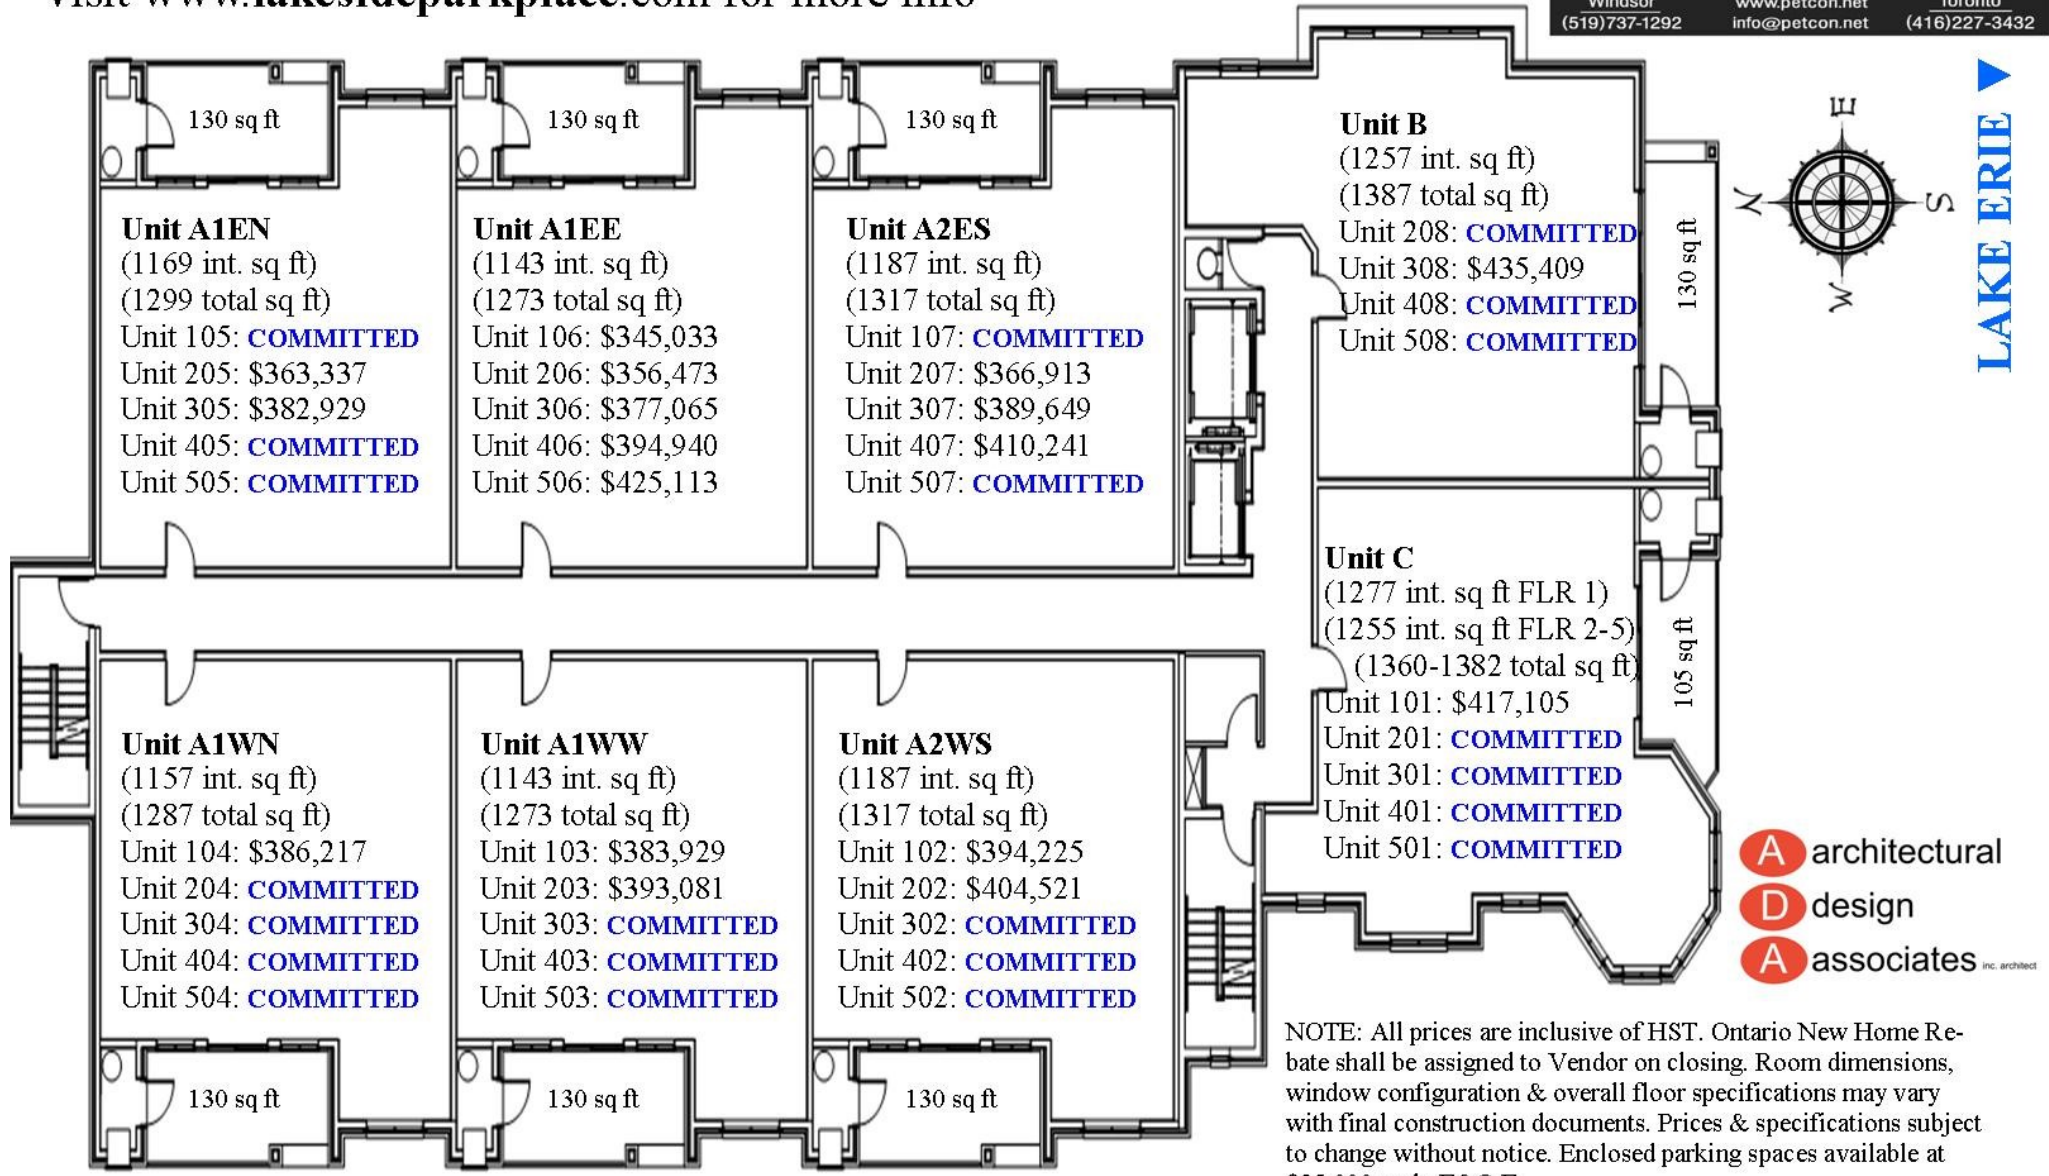

LAKE ERIE

A architectural
D design
A associates inc. architect

NOTE: All prices are inclusive of HST. Ontario New Home Rebate shall be assigned to Vendor on closing. Room dimensions, window configuration & overall floor specifications may vary with final construction documents. Prices & specifications subject to change without notice. Enclosed parking spaces available at $25,000 each. E&O.E.

LAKE SIDE PARK ▼