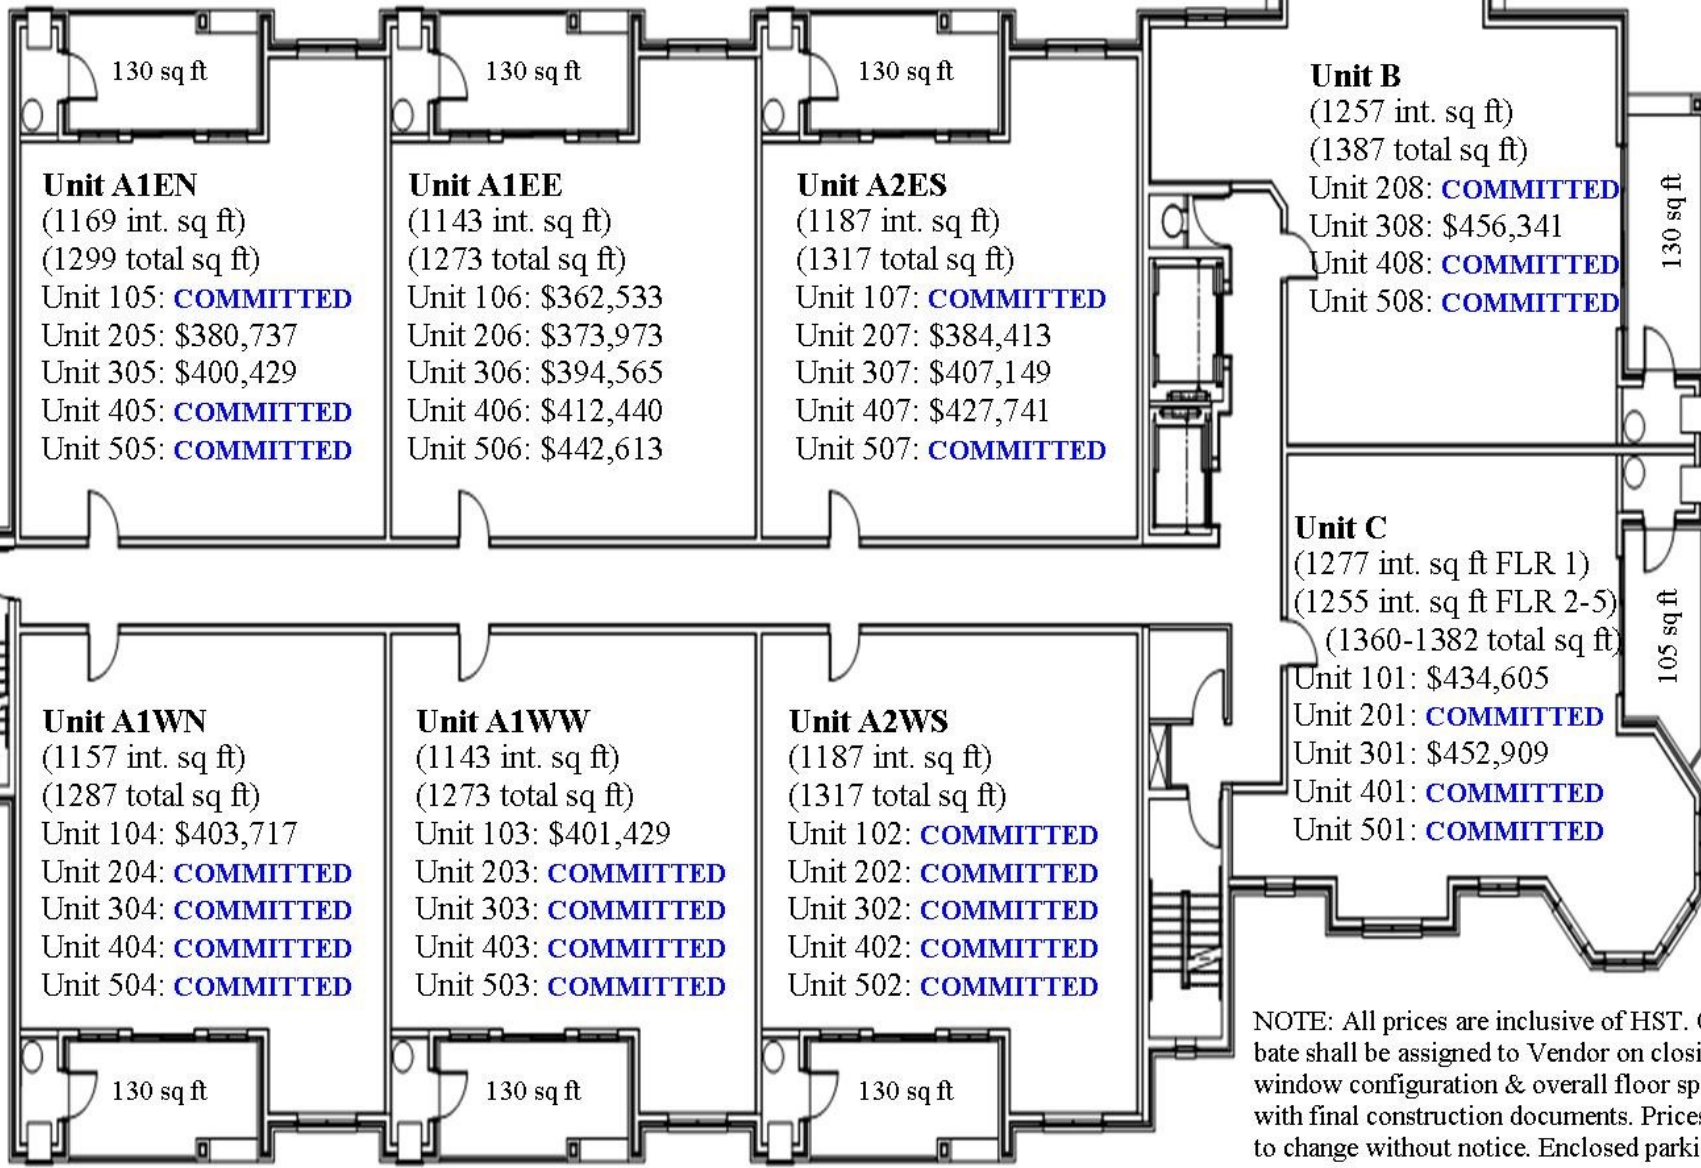

Lakeside Park Place Condominiums, Kingsville ON

Being built by Petretta Construction, expected occupancy February 2019
October 2, 2018 Pricing and availability
Visit www.lakesideparkplace.com for more info

PETRETTA
CONSTRUCTION INC.
Design/Build - Project Management
Construction Consultants

Windsor (519)737-1292   www.petcon.net   Toronto (416)227-3432
info@petcon.net

LAKE ERIE

A architectural
D design
A associates inc. architect

NOTE: All prices are inclusive of HST. Ontario New Home Re-bate shall be assigned to Vendor on closing. Room dimensions, window configuration & overall floor specifications may vary with final construction documents. Prices & specifications subject to change without notice. Enclosed parking spaces available at $25,000 each. E&O.E.

LAKESIDE PARK ▼