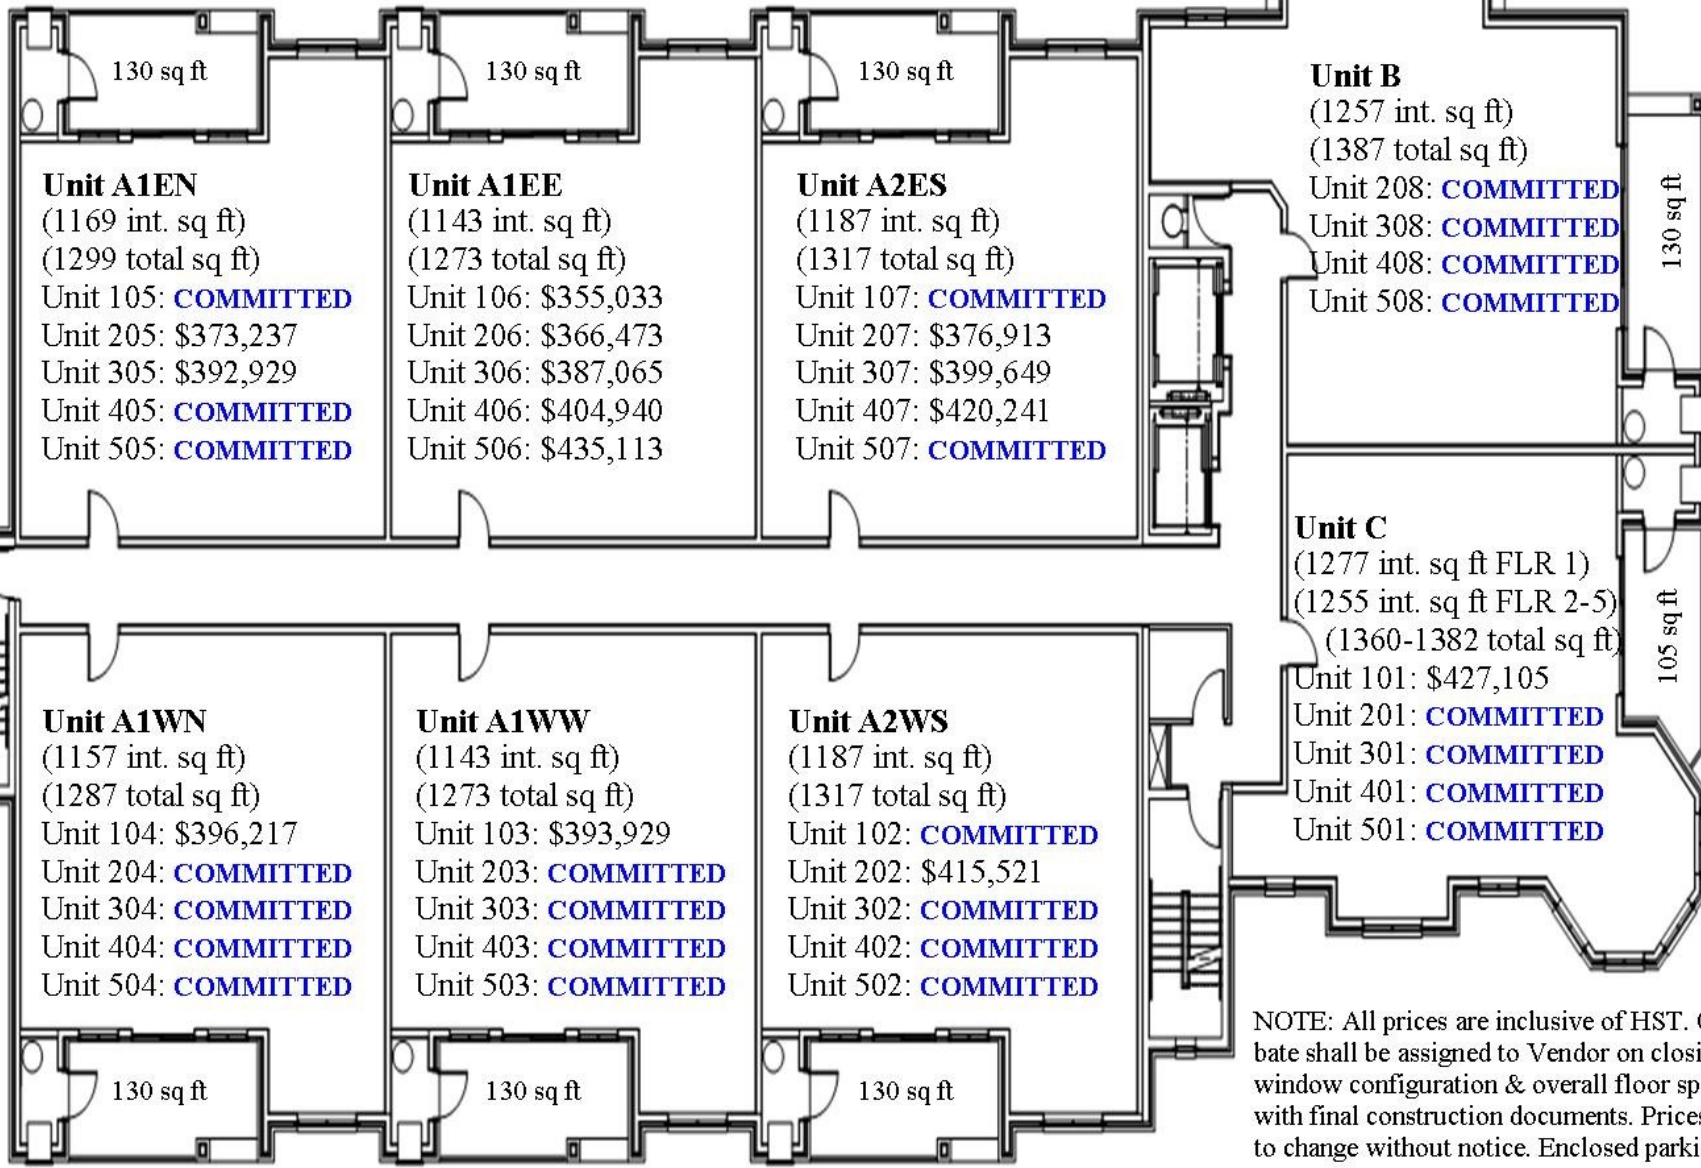

# Lakeside Park Place Condominiums, Kingsville ON

Being built by Petretta Construction, expected occupancy February 2019  
 July 5, 2018 Price List/Reserved

Windsor (519)737-1292    www.petcon.net    Toronto (416)227-3432  
 info@petcon.net

Visit [www.lakesideparkplace.com](http://www.lakesideparkplace.com) for more info

LAKE ERIE

**A** architectural  
**D** design  
**A** associates inc. architect

NOTE: All prices are inclusive of HST. Ontario New Home Re-bate shall be assigned to Vendor on closing. Room dimensions, window configuration & overall floor specifications may vary with final construction documents. Prices & specifications subject to change without notice. Enclosed parking spaces available at \$25,000 each. E&O.E.