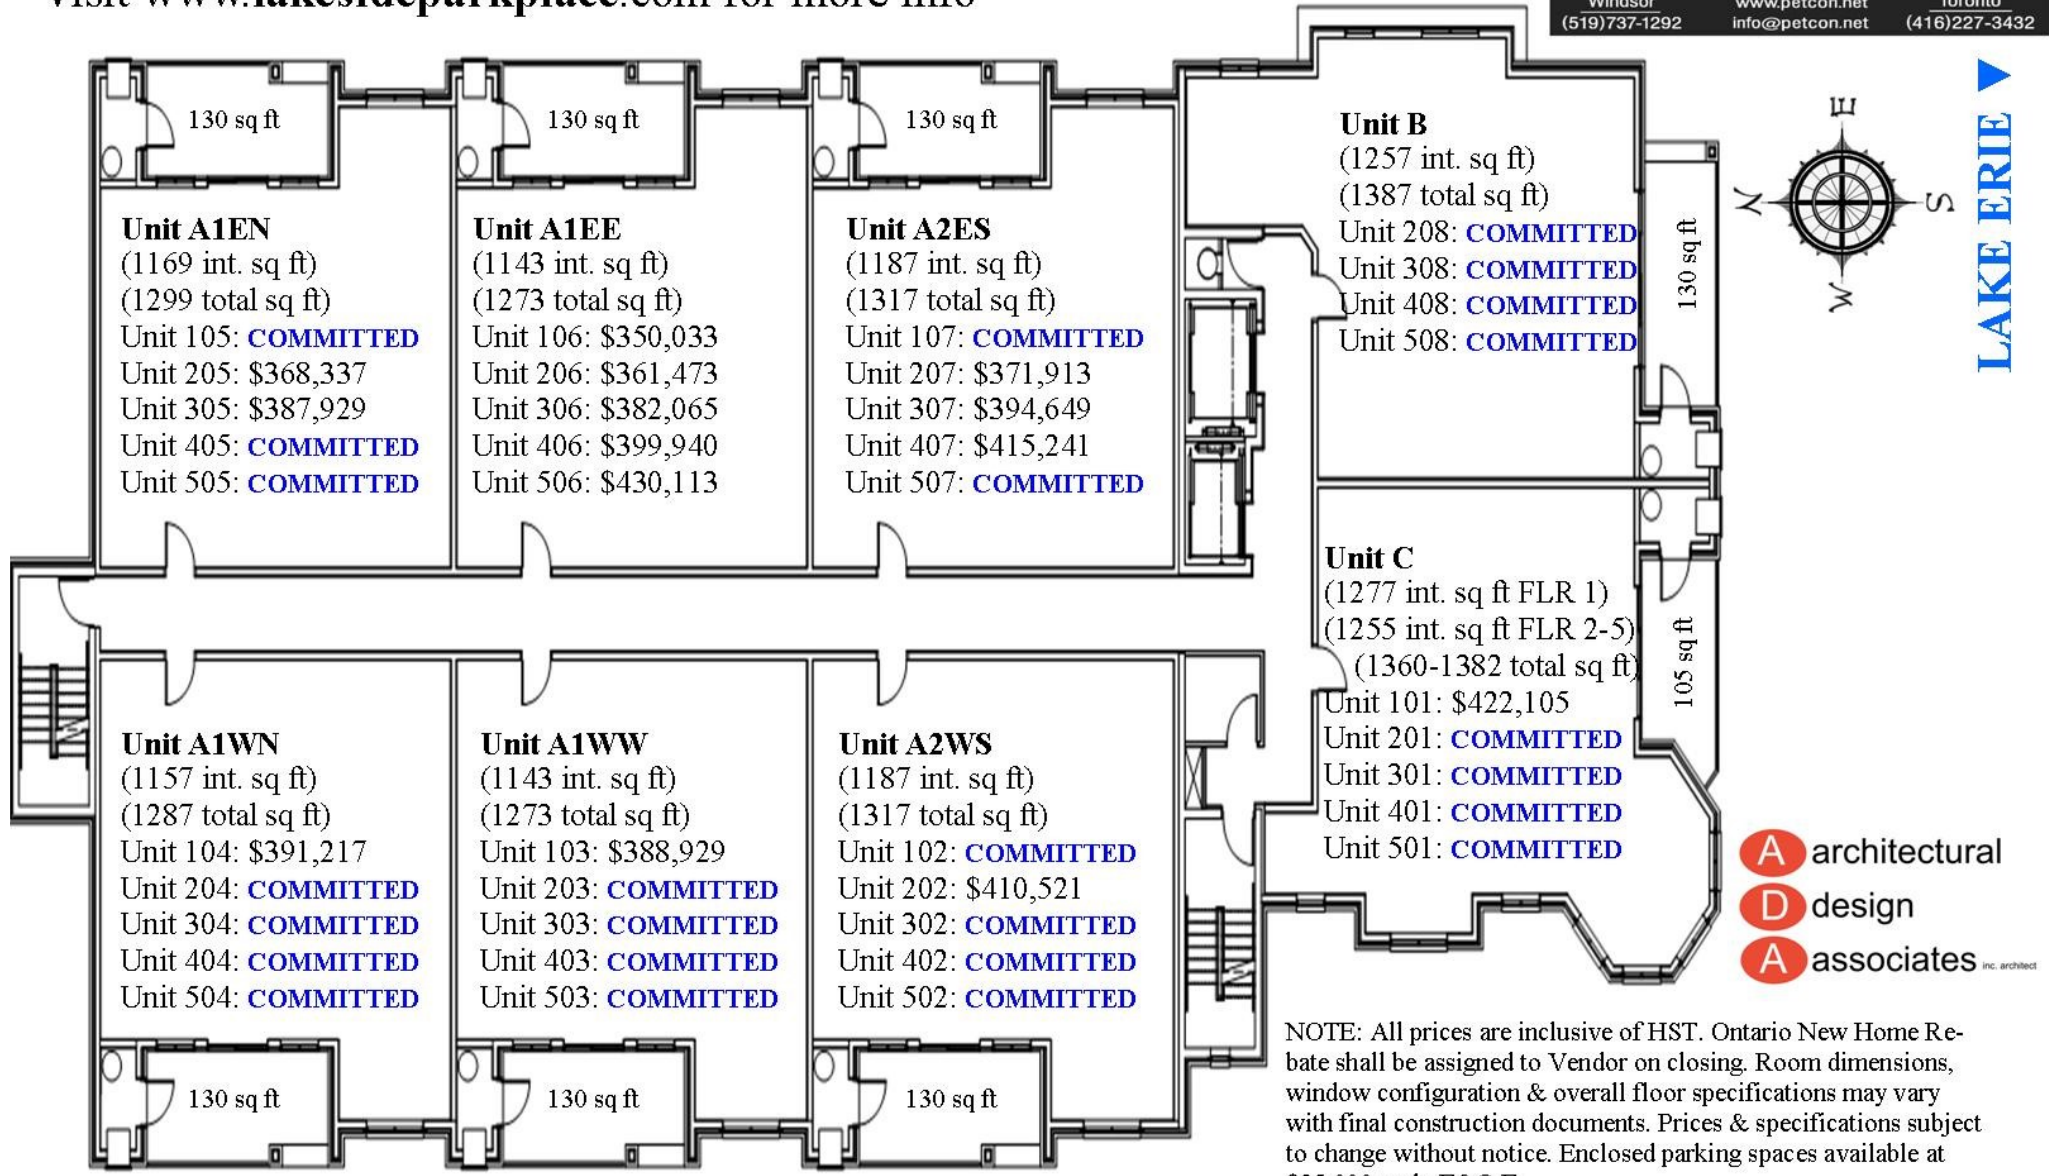

Lakeside Park Place Condominiums, Kingsville ON

Being built by Petretta Construction, expected occupancy February 2019
 May 2, 2018 Price List/Reserved

Visit www.lakesideparkplace.com for more info

Design/Build - Project Management
 Construction Consultants

Windsor (519)737-1292 www.petcon.net Toronto (416)227-3432
 info@petcon.net

LAKE ERIE

A architectural
D design
A associates inc. architect

NOTE: All prices are inclusive of HST. Ontario New Home Re-bate shall be assigned to Vendor on closing. Room dimensions, window configuration & overall floor specifications may vary with final construction documents. Prices & specifications subject to change without notice. Enclosed parking spaces available at \$25,000 each. E&O.E.

LAKE SIDE PARK