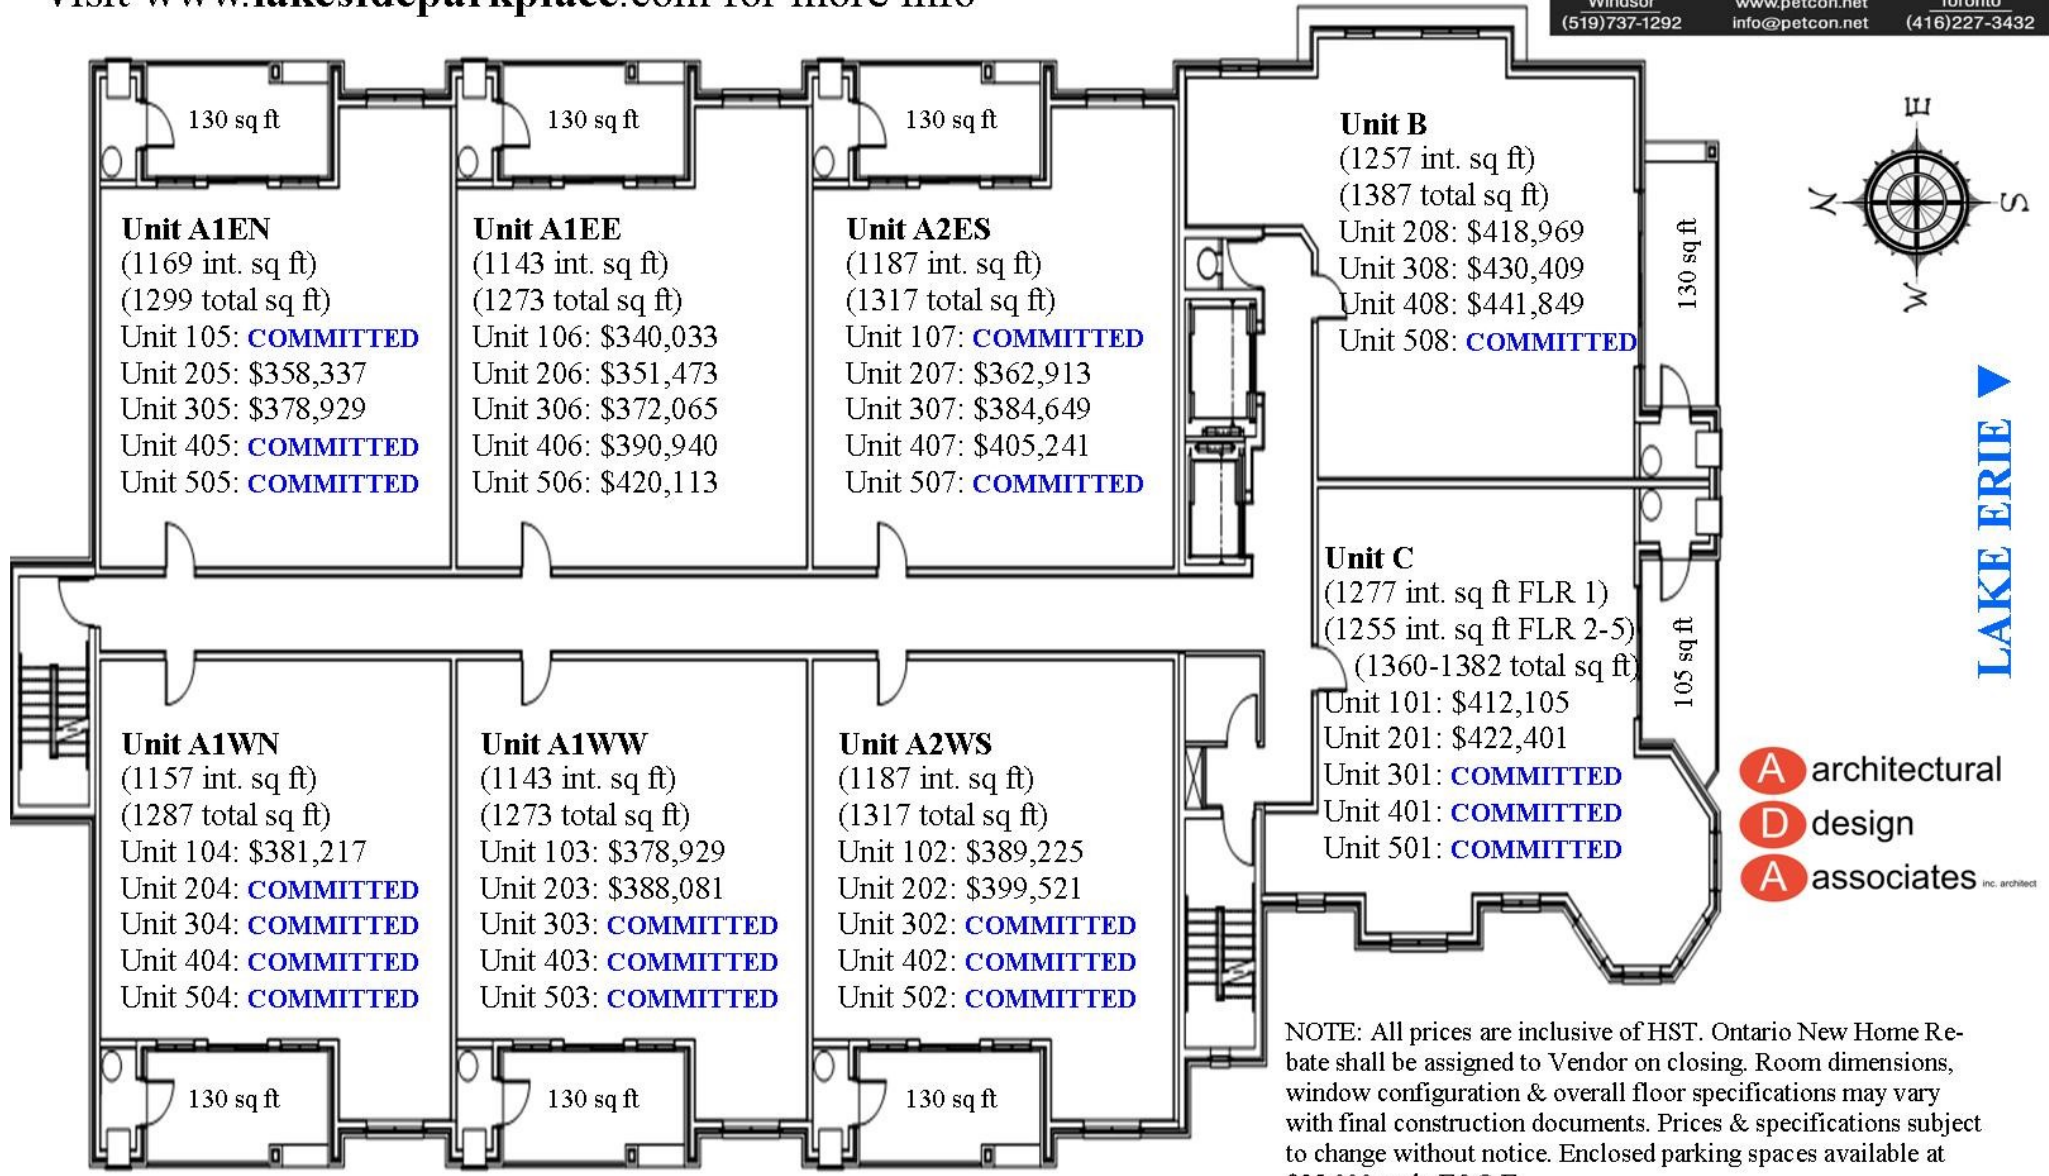

Lakeside Park Place Condominiums, Kingsville ON

Being built by Petretta Construction, expected occupancy February 2019
 January 4, 2018 Price List/Reserved

Visit www.lakesideparkplace.com for more info

Design/Build - Project Management
 Construction Consultants

Windsor (519)737-1292 www.petcon.net Toronto (416)227-3432
 info@petcon.net

LAKE ERIE ▼

A architectural
D design
A associates inc. architect

NOTE: All prices are inclusive of HST. Ontario New Home Re-bate shall be assigned to Vendor on closing. Room dimensions, window configuration & overall floor specifications may vary with final construction documents. Prices & specifications subject to change without notice. Enclosed parking spaces available at \$25,000 each. E&O.E.