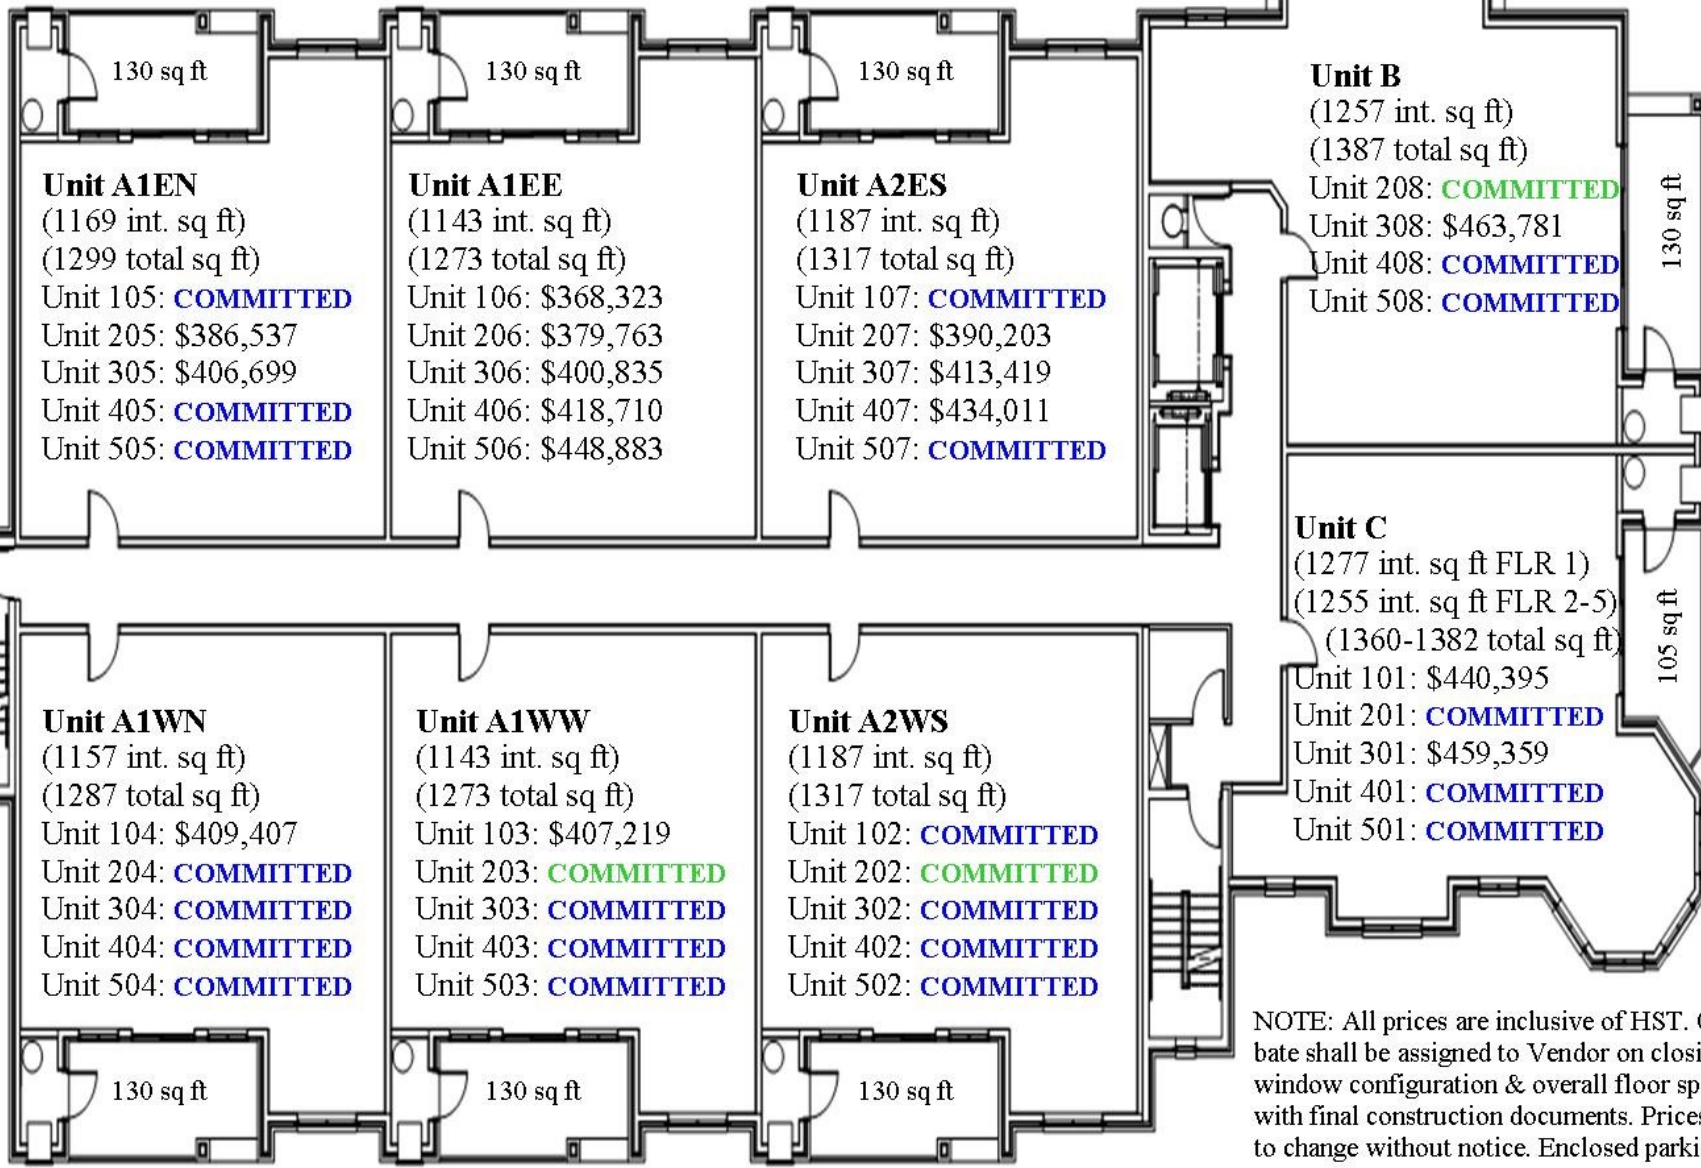

Lakeside Park Place Condominiums, Kingsville ON

Being built by Petretta Construction, occupancy March & April 2019
December 18, 2018 Pricing and availability
Visit www.lakesideparkplace.com for more info

PETRETTA
CONSTRUCTION INC.
Design/Build - Project Management
Construction Consultants

Windsor (519)737-1292   www.petcon.net   info@petcon.net   Toronto (416)227-3432

LAKE ERIE

- A architectural
- D design
- A associates inc. architect

NOTE: All prices are inclusive of HST. Ontario New Home Re-bate shall be assigned to Vendor on closing. Room dimensions, window configuration & overall floor specifications may vary with final construction documents. Prices & specifications subject to change without notice. Enclosed parking spaces available at $25,000 each. E&O.E.

LAKESIDE PARK ▼