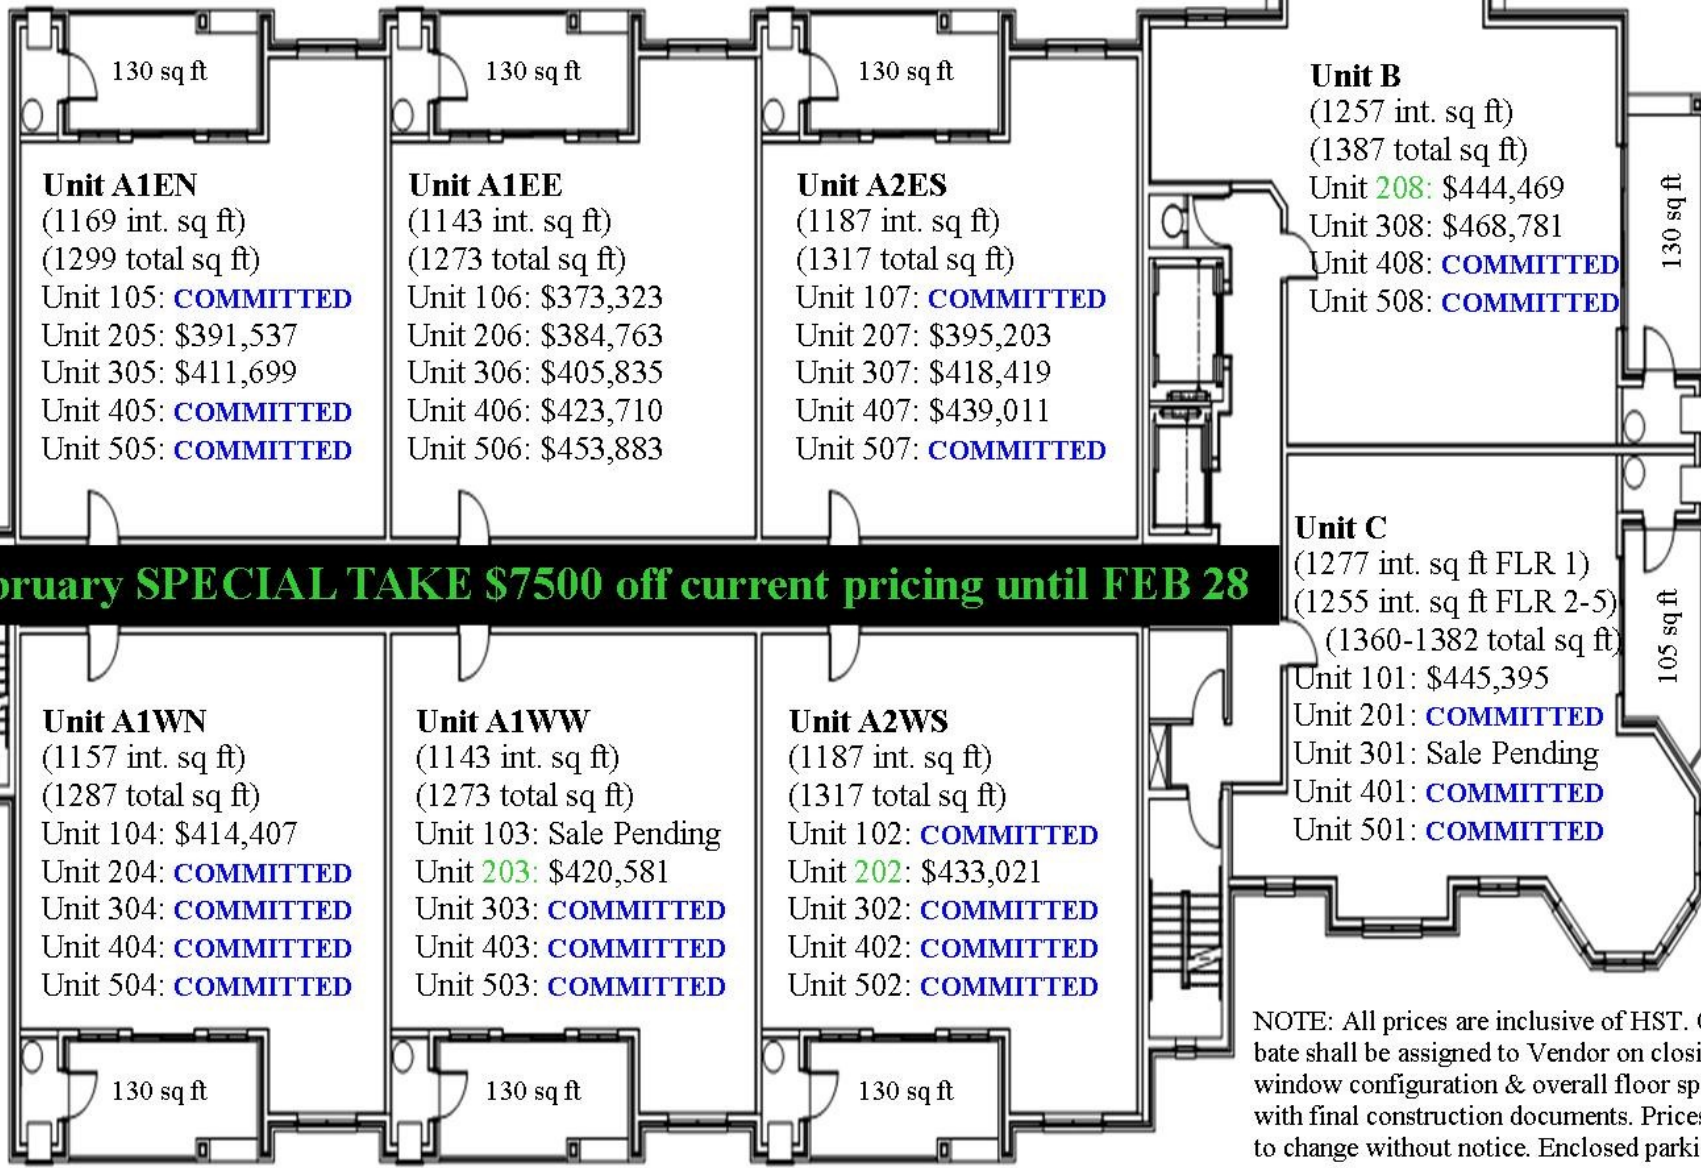

Lakeside Park Place Condominiums, Kingsville ON

Being built by Petretta Construction, occupancy March & April 2019
February 10, 2019 Pricing and availability
Visit www.lakesideparkplace.com for more info

PETRETTA
CONSTRUCTION INC.
Design/Build - Project Management
Construction Consultants

Windsor (519)737-1292   www.petcon.net   Toronto (416)227-3432
info@petcon.net

February SPECIAL TAKE $7500 off current pricing until FEB 28