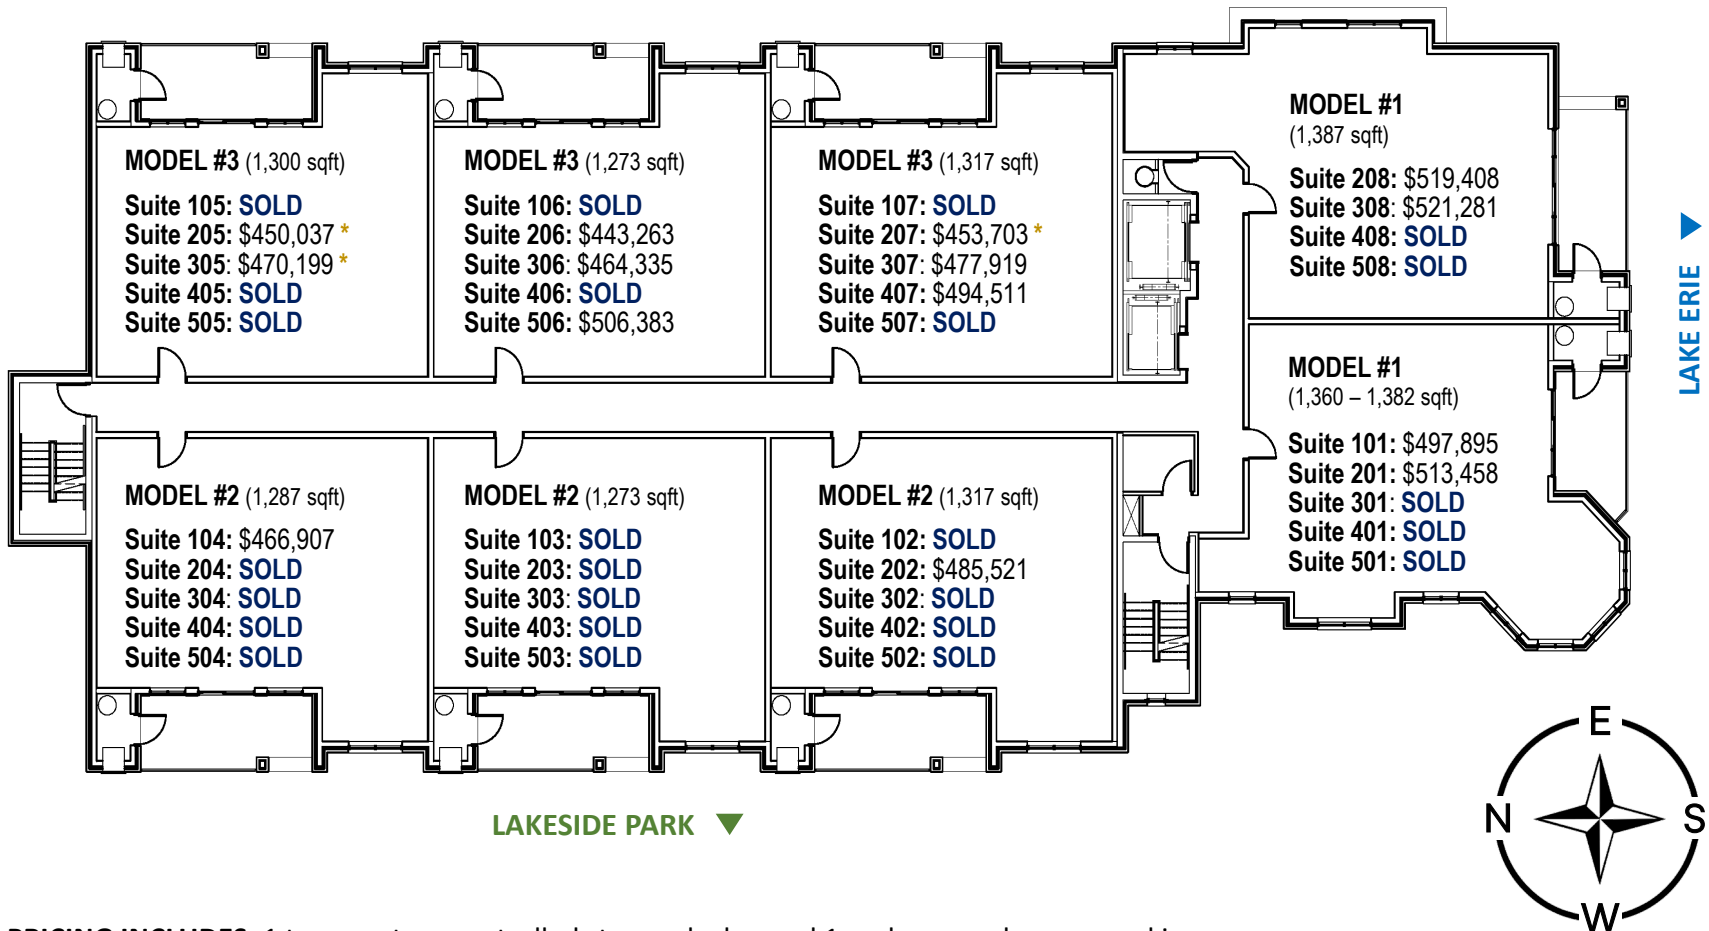

LAKESIDE PARK PLACE CONDOMINIUMS

Immediate Possession | www.lakesideparkplace.com

PRICING INCLUDES: 1 temperature controlled storage locker and 1 underground secure parking space.

Current pricing as of March 2020 and subject to change. All measurements are approximate and include patios.

** Unit is currently leased but available for purchase: Tenants to be assumed.*