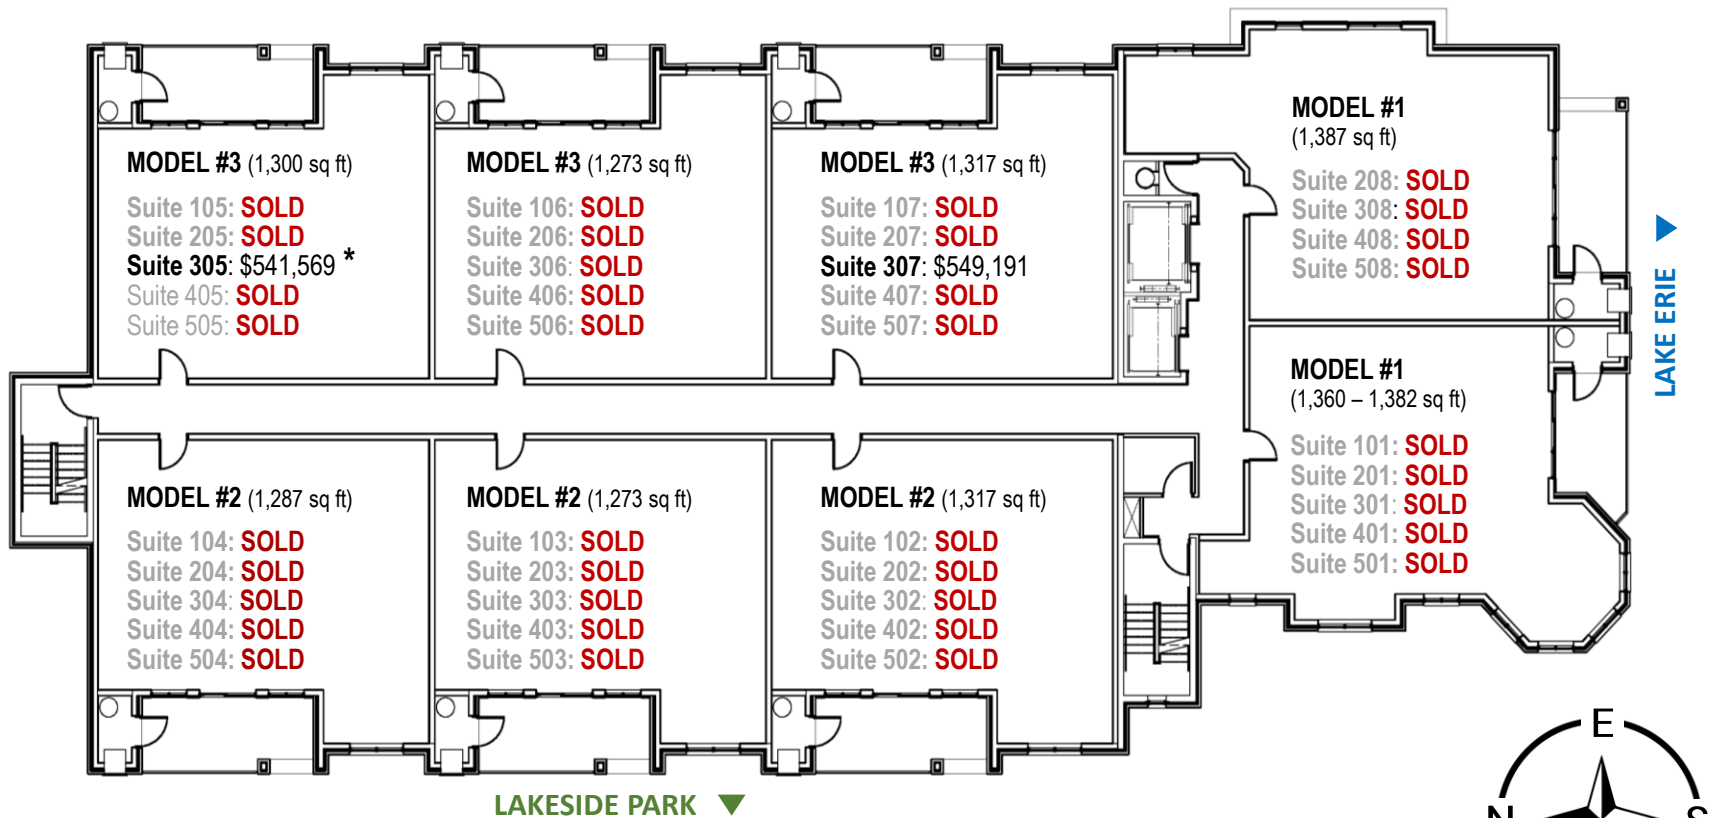

# LAKESIDE PARK PLACE CONDOMINIUMS

Immediate Possession | [www.lakesideparkplace.com](http://www.lakesideparkplace.com)

**PRICING INCLUDES:** 1 temperature controlled storage locker and 1 underground secure parking space.

**Please note the following:**

Current pricing as of July 1, 2021 and subject to change.

All measurements are approximate and include patios.

\* Unit 305 is currently leased, but available for purchase: Tenants to be assumed. Prices include all HST.