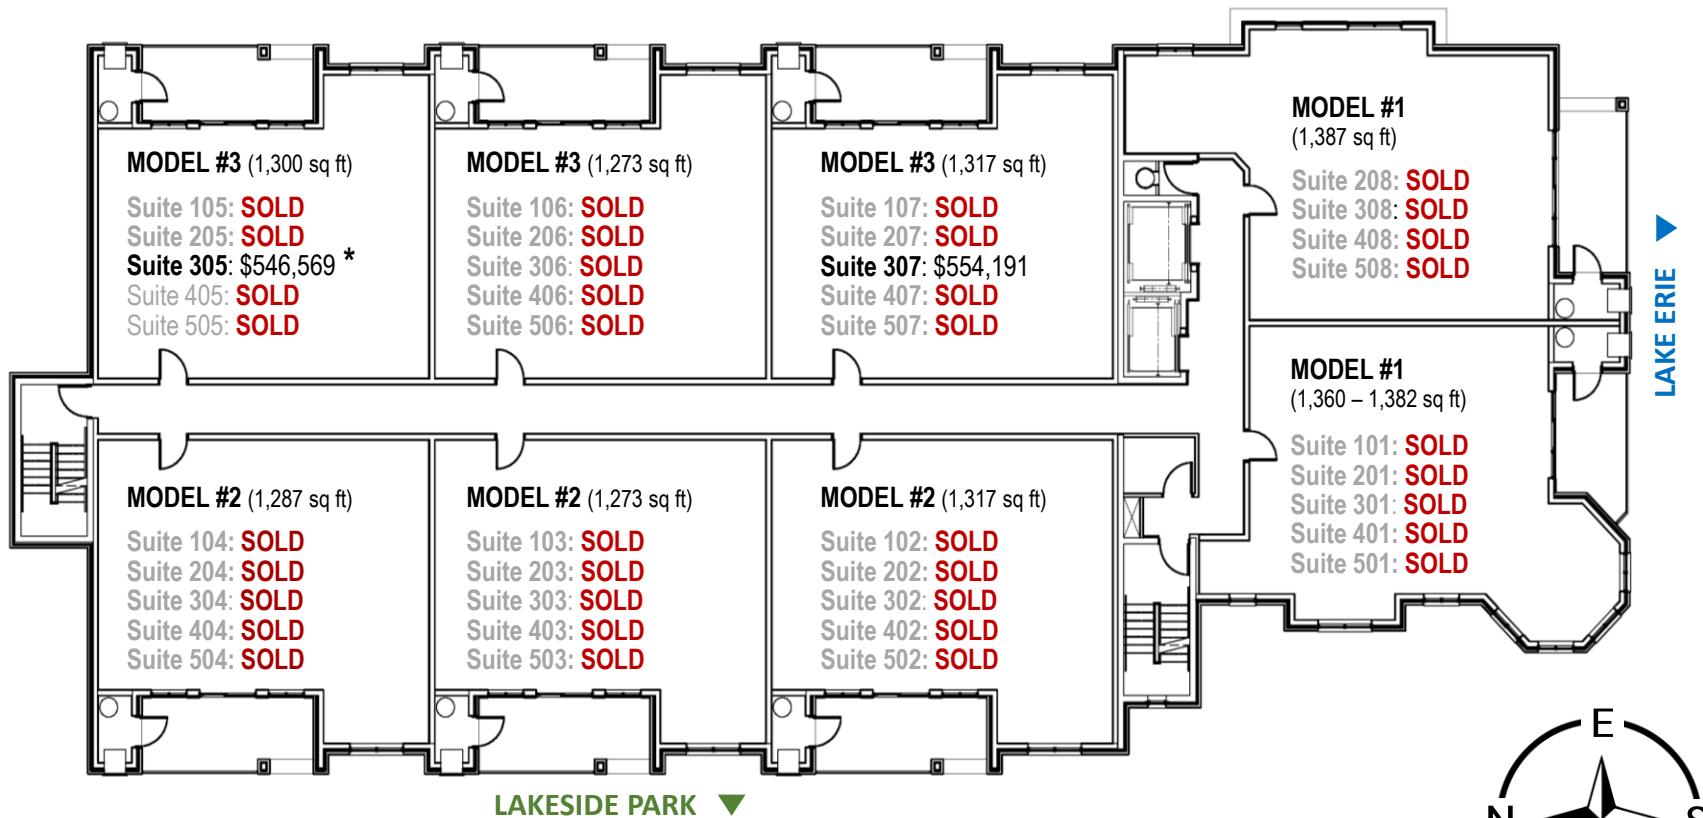

LAKESIDE PARK PLACE CONDOMINIUMS

Immediate Possession | www.lakesideparkplace.com

PRICING INCLUDES: 1 temperature controlled storage locker and 1 underground secure parking space.

Please note the following:

Current pricing as of September 1, 2021 and subject to change.

All measurements are approximate and include patios.

* Unit 305 is currently leased, but available for purchase: Tenants to be assumed. Prices include all HST.