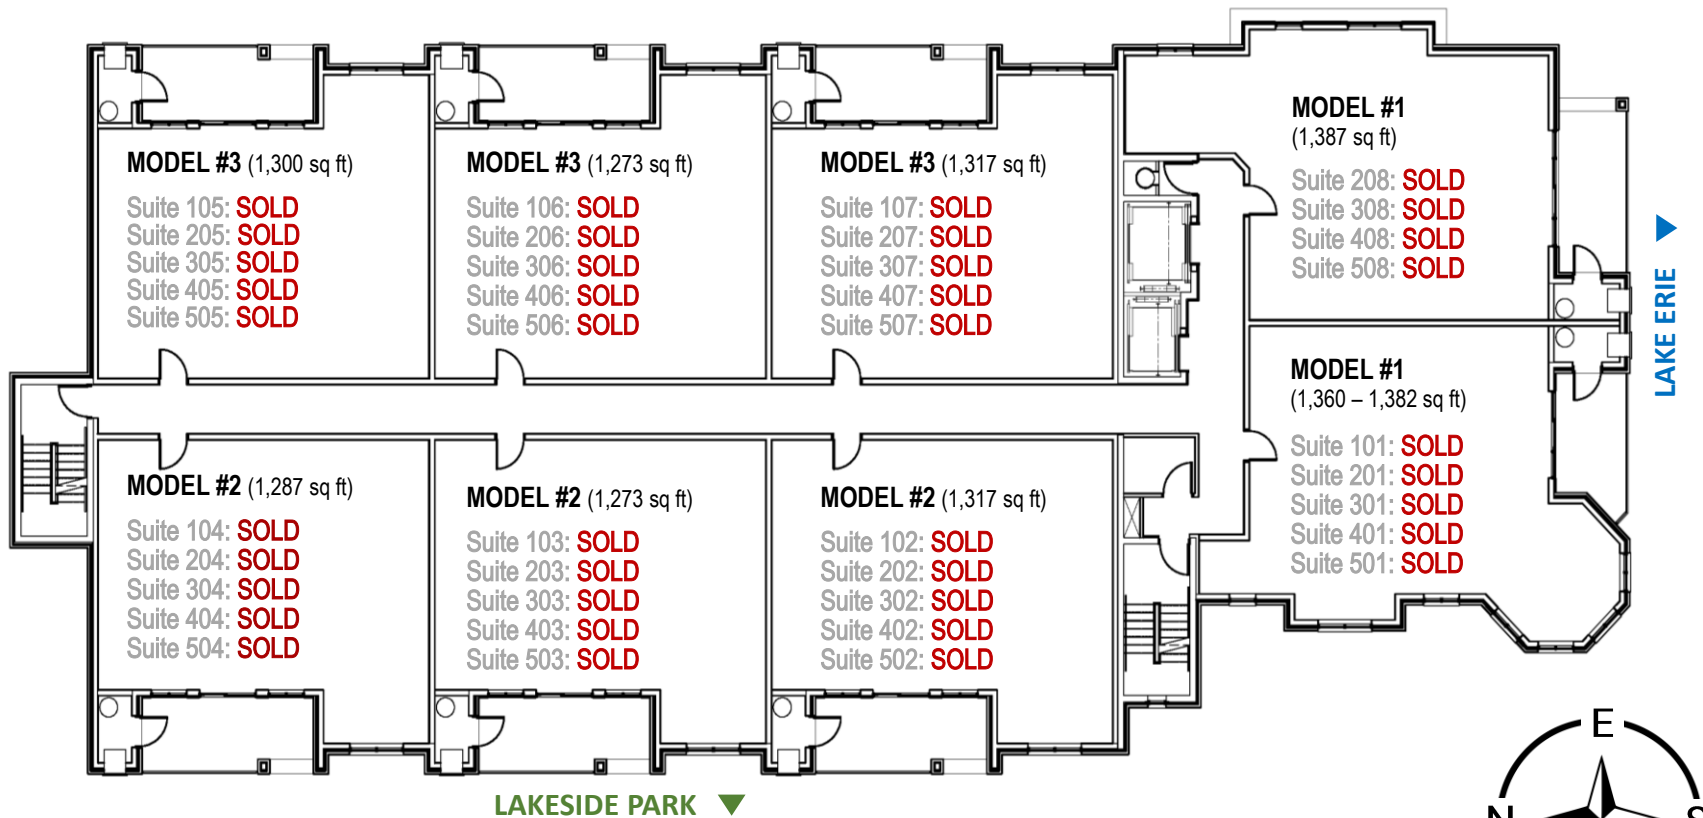

LAKESIDE PARK PLACE CONDOMINIUMS

Immediate Possession | www.lakesideparkplace.com

COMPLETELY SOLD

PRICING INCLUDES: 1 temperature controlled storage locker and 1 underground secure parking space.

Please note the following:

- Current pricing as of November 3, 2021 and subject to change.
- All measurements are approximate and include patios.
- Prices include all HST.